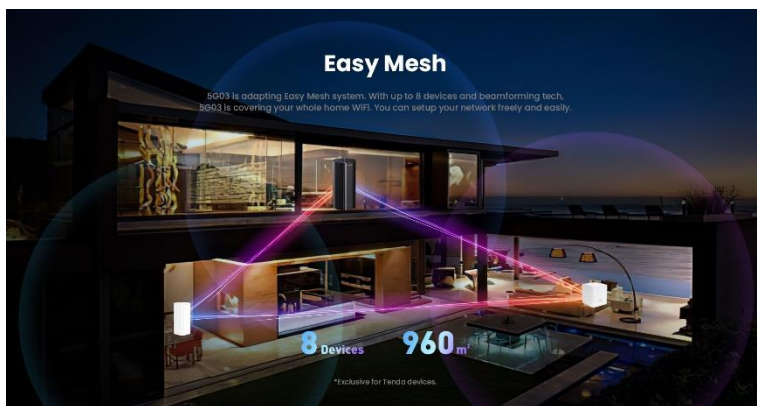

With OFDMA technology and BSS Coloring mechanism, 5G03 allows you to connect up to 128 devices simultaneously, sharing your happy hours with your friends together!

WPA3, New-Gen Security Protocol

Equipped with the next-generation Wi-Fi security standard WPA3, 5G03 increases the algorithm and network password cracking difficulty, protecting your privacy in open Wi-Fi networks.

Tenda

Product Features

Smart network, smart experience

Plug and Play

Supports up to twelve 5G bands, integrated with thousands of operators' parameters. Whenever and wherever you are, plug and play.

Easy Mesh

5G03 is adapting Easy Mesh system. With up to 8 devices and beamforming tech, 5G03 is covering your whole home WiFi. You can setup your network freely and easily.

Intelligent Match

Using Band Steering tech, 5G03 can switch between 2.4 GHz and 5GHz WiFi to suit your devices smartly, always providing stable signals and wonderful surfing experiences.